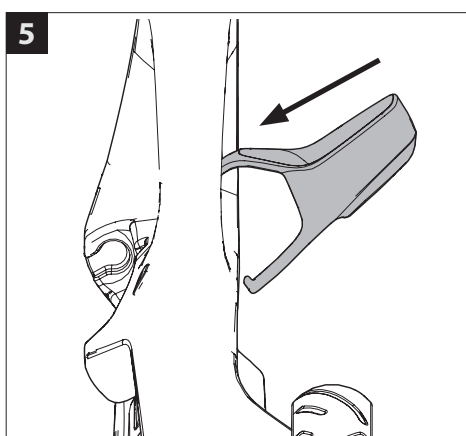

815236

TOPRO
- keep on moving

Assembly instructions – Montageanleitung – Montage instructies –
Instructions de montage – Monteringsanvisning – Monteringsvejledning

Art. No. 815236M1-C, 2022-03-08

NB! Ensure that all parts are securely fastened before use.