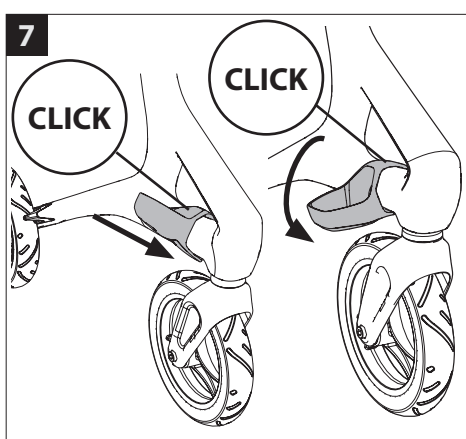

815236

TOPRO
- keep on moving

Assembly instructions – Montageanleitung – Montage instructies –
Instructions de montage – Monteringsanvisning – Monteringsvejledning

Art. No. 815236M1-C, 2022-03-08

NB! Ensure that all parts are securely fastened before use.