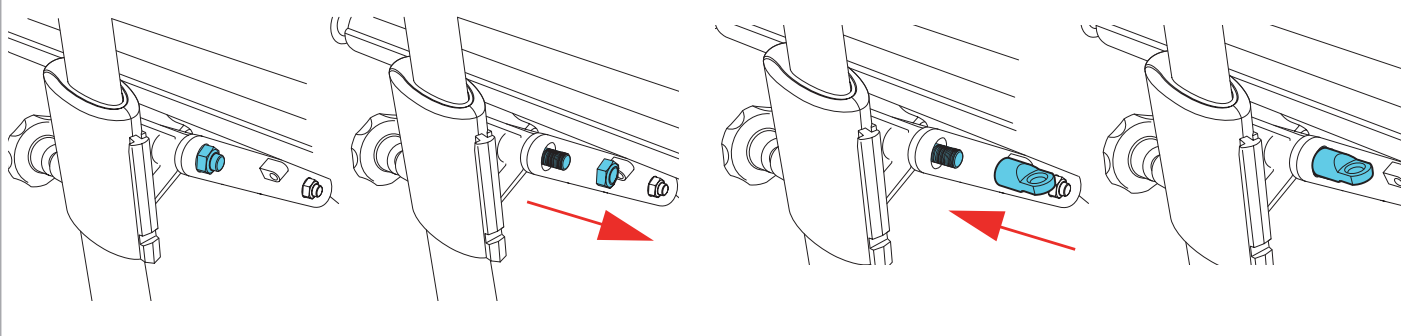

Content - Inhalt - Innhold

1x 103431

SWL: 5 kg

2x 717029

1x 814009M1

1 Olympos/Olympos ATR/2G/5G/Neuro

Hard seat models:

Olympos ATR Hard Seat