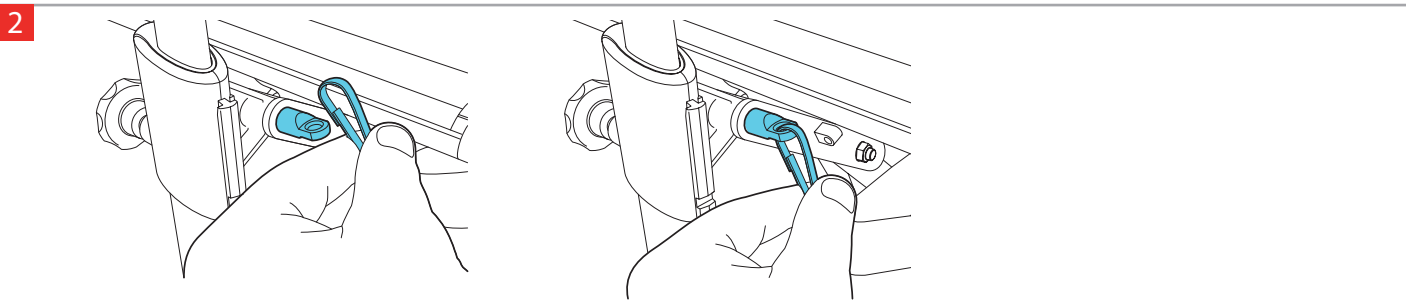

Content - Inhalt - Innhold

1x 103431

SWL: 5 kg

2x 717029

1x 814009M1

1 Olympos/Olympos ATR/2G/5G/Neuro

Hard seat models:

Olympos ATR Hard Seat