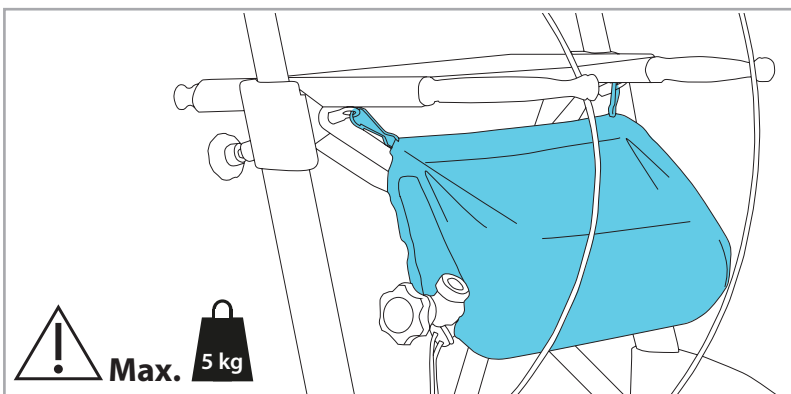

Content - Inhalt - Innhold

1x 103431

SWL: 5 kg

2x 717029

1x 814009M1

1 Olympos/Olympos ATR/2G/5G/Neuro

Hard seat models:

Olympos ATR Hard Seat